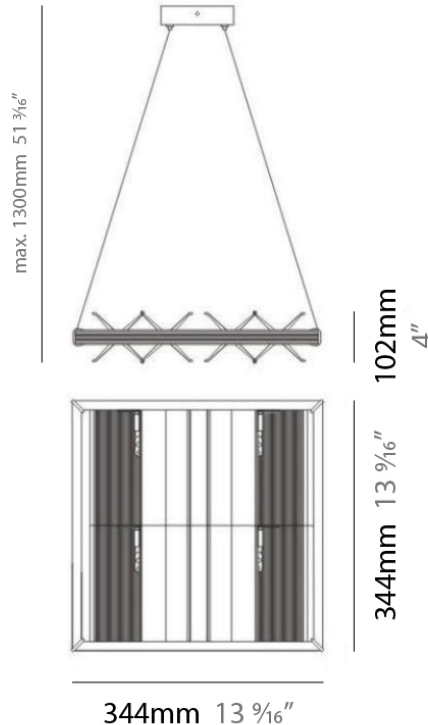

LOFT SUSPENSION

D91005

GENERAL

Series: Loft
Brand: Milan
Division: Design
Mounting Type: Suspension
Mounting Location: Ceiling
Subcategory: Pendant

PHYSICAL

Shape: Abstract
Length (mm): 344
Length (in): 13 ½
Width (mm): 127
Width (in): 5
Height (mm): 1300
Height (in): 51
Max. Overall Height (mm): 1295
Max. Overall Height (in): 51
Light Distribution: Direct / Indirect
Weight (kg): 3.27
Weight (lbs): 7.2
Diffuser: Glass - Opal
Fixture Material: Metal

ELECTRICAL

Number of Lamps: 4
Lamp Type: LED Retrofit
Lamp Shape: T4
Bulb Included: Bulb Not Included
Total Output Wattage (W): 12
Max. Wattage Per Lamp (W): 3
Lamp Base: G9
Input Voltage (V): 120

LED

OPTICAL

RATINGS AND CERTIFICATIONS

Certified By: CSA Certified to UL and CSA Standards
IP rating: IP20